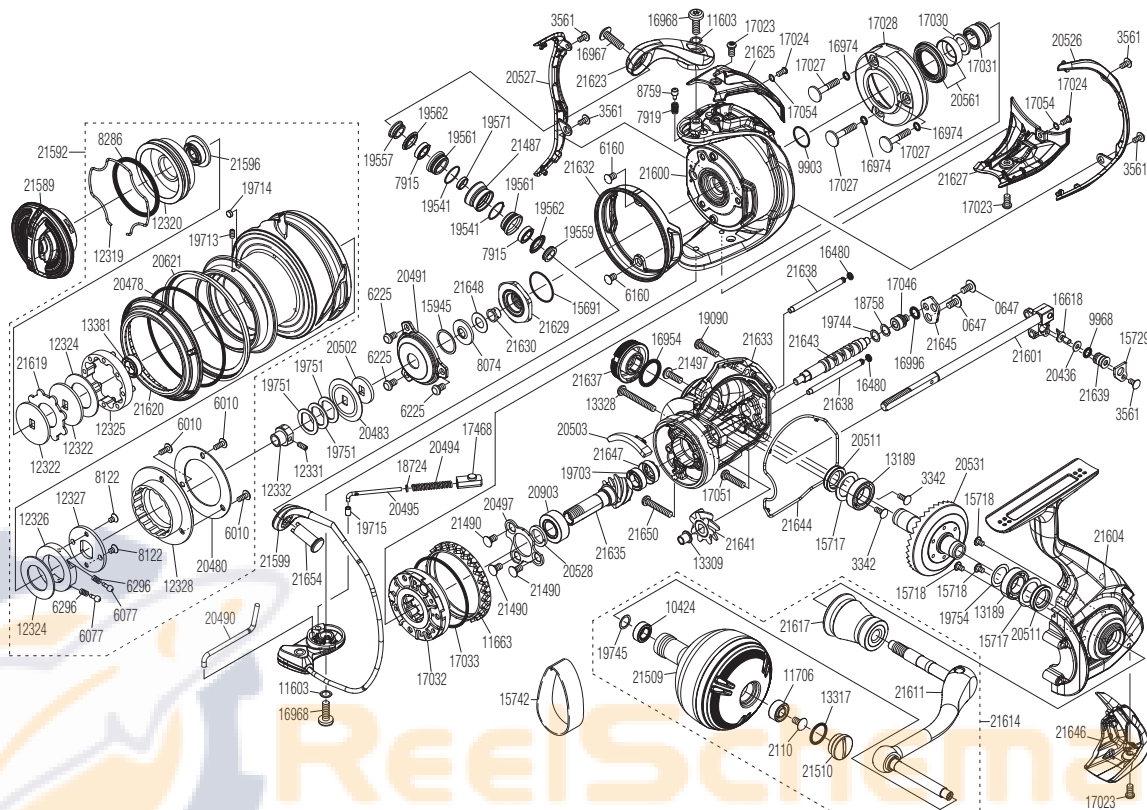

SHIMANO

TWIN POWER SA-RB

TP-SW5000XG

Please note that the number of adjusting washers may not always be the same as shown in the exploded views.

(51SF41K055X)

Please note that your actions take full responsibility when you take it apart.